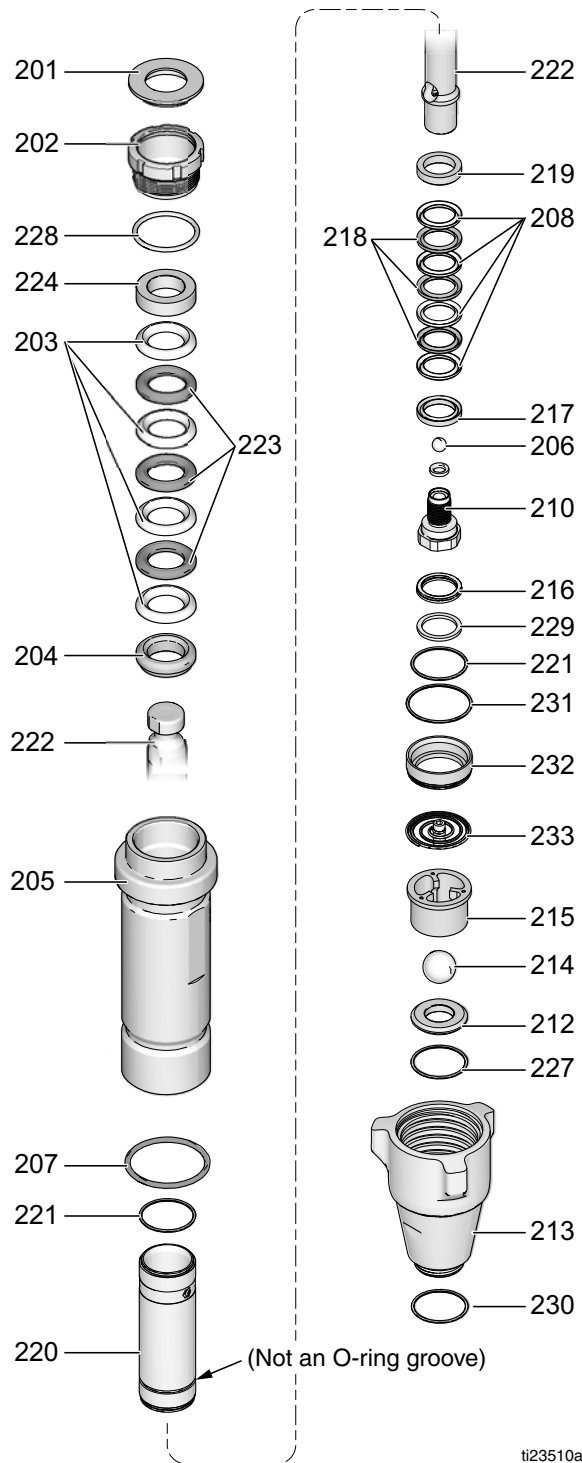

# Parts - Pump 16X419, 16X420, 16X421, 16Y599, 16Y602

Ref.	Part	Description	Qty.
201*†	183171	SEAL, throat	1
202	193032	NUT, packing	1
203*†*	193124	V-PACKING, throat, V-Max, UHMWPE, blue	4
204*†*	15C989	GLAND, male, throat	1
205		CYLINDER, pump	1
	16X451	Model 16X419	
	16X452	Model 16X420	
	16X457	Model 16X421	
	16X461	Model 16Y599	
	17A033	Model 16Y602	
206		BALL, check	1
	101947*	Model 16X419, 16X420 (Stainless steel)	
	116327†*	Model 16X421, 16Y599, 16Y602 (Ceramic)	
207		PACKING, o-ring	1
	156633*†	Model 16X419, 16X420, 16X421, 16Y599	
	160325*	Model 16Y602	
208*†*	193125	V-PACKING, piston, V-MAX, UHMWPE, blue	4
210	24U993	VALVE, piston	1
212		KIT, seat, carbide	1
	244199	Model 16X419, 16X420 includes 214, 227	
	244571	Model 16X421, 16Y599 includes 214, 227	
	24N013	Model 16Y602 includes 214, 227, 233	
213		VALVE, intake (foot)	1
	15E654	Model 16X419, 16X420	
	196753	Model 16X421, 16Y599	
	15A303	Model 16Y602	
214		BALL, check, inlet	1
	102972*	Model 16X419, 16X420 (Stainless steel)	
	111453†	Model 16X421, 16Y599 (Ceramic)	
	118602*	Model 16Y602 (Ceramic)	
	107167	Model 16Y602 (Stainless steel)	
215		GUIDE, ball	1
	193027	Model 16X419, 16X420	
	196967	Model 16X421, 16Y599	
	16M658	Model 16Y602	
216*†*	118504	WIPER, piston	1
217*†*	183185	GLAND, female, piston	1
218*†*	15E329	V-PACKING, leather, piston	3
219*†*	183178	GLAND, male, piston	1
220		SLEEVE, cylinder	1
	248210	Model 16X419, 16X421, 16Y602	
	257031	Model 16X420, 16Y599	
221*†*	107098	O-RING, ptfе	2
222		ROD, piston	1
	16X435	Model 16X419	
	16X436	Model 16X420	
	16X441	Model 16X421, 16Y599, 16Y602	
223*†*	183175	V-PACKING, leather, throat	3
224*†*	15C990	GLAND, female, throat	1
227		O-RING, ptfе	1
	108526*†	Model 16X419, 16X420, 16X421, 16Y599	
	107098*	Model 16Y602	
228*†	C20987	O-RING	1
229*†*	15C998	WASHER, backup	1
230*	118494	O-RING, fluoroelastomer (Model 16X419, 16X420 only)	1
231*	108822	O-RING (Model 16Y602 only)	1
232*	16M291	SPACER, sleeve (Model 16Y602 only)	1
233	24E027	SPRING, intake, ball (Model 16Y602 only)	1